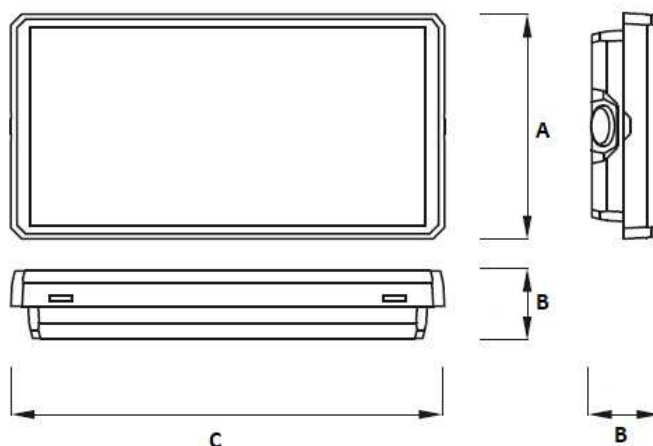

W	Source	Effective flux (lumen)	Dimensions [mm]		
			A	B	C
1	LED	130	143	44	276
2	LED	250	143	44	276
3	LED	320	143	44	276

Codes/Wirings			
CEM-SE/SA AUT.1H	CEM-SE/SA AUT.3H	CEM-SE/A.AT AUT.1H	CEM/SE-SA.AT AUT.3H
401600005	401600007	401600009	401600010
401600006	401600008	401600011	401600012
401600001	401600002	401600003	401600004