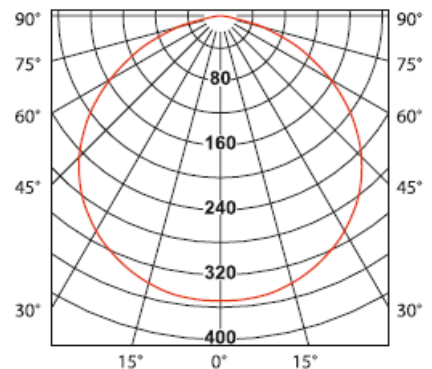

- **CEM-SE** version: with "emergency only" wiring (the lamp lights up only when there is a blackout). 1 or 3 hours autonomy, battery recharge time 24h.
- **CEM-SE/SA** version: (it is possible to select the functioning mode of the device, namely **SE** – emergency only – or **SA** – always turned on). 1 or 3 hours autonomy, battery recharge time 24h.
- **AUTOTEST (CEM-SE/SA.AT)** version: 1 or 3 hours autonomy, battery recharge time 12h. Two tests are executed automatically:
  - **Test 1** (executed monthly): it verifies the functioning of the emergency regime for 5 minutes; it verifies the discharge current of the battery as well as the minimum voltage of the battery.
  - **Test 2** (executed annually): it verifies the functioning of the emergency regime for all its autonomy; it verifies the discharge current of the battery as well as the minimum voltage of the battery.